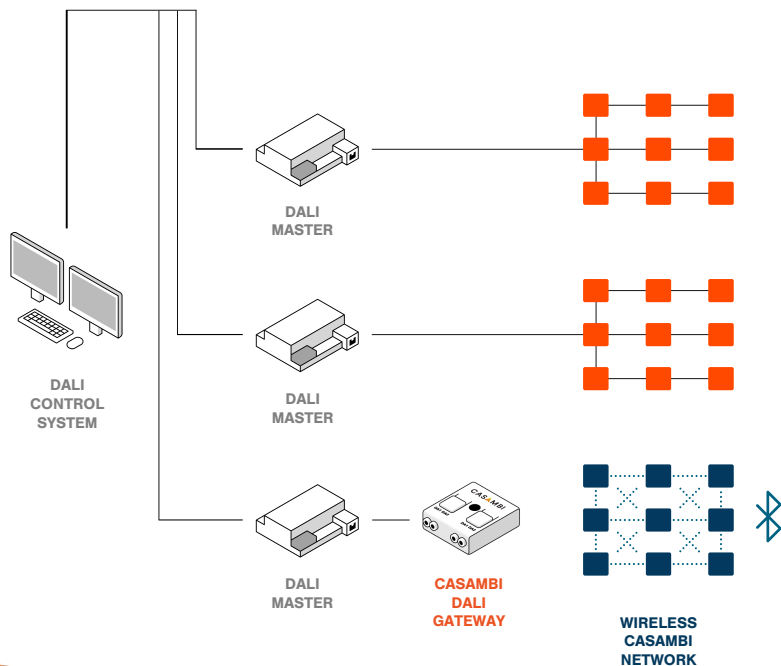

Casambi DALI gateway

Casambi “Wireless DALI”

Casambi Wireless DALI

- Casambi networks can be seamlessly integrated with existing DALI systems
- Casambi DALI gateway looks like a standard DALI gear to the DALI controller
- Casambi networks can be controlled same way as wired DALI systems, making this in effect a Wireless DALI solution

DALI Gateway in action

1

Extend DALI systems with Casambi wireless DALI segments

DALI Gateway in action

1

Extend DALI systems with Casambi wireless DALI segments

2

Connect Casambi networks to BMS systems supporting BACnet or KNX

DALI Gateway in action

- Casambi networks look like DALI networks to DALI controllers
- Casambi networks can have any Casambi Ready devices, not just DALI devices
- One gateway supports 64 DALI short addresses. Multiple gateways can be used for one Casambi network.

DALI Gateway Availability

- Updated Casambi apps available in Apple App Store and Google Play Store (Version 3.2)
- Gateway is a Firmware upgrade (Version 32) for existing Casambi DALI devices with an attractive price of 0 €