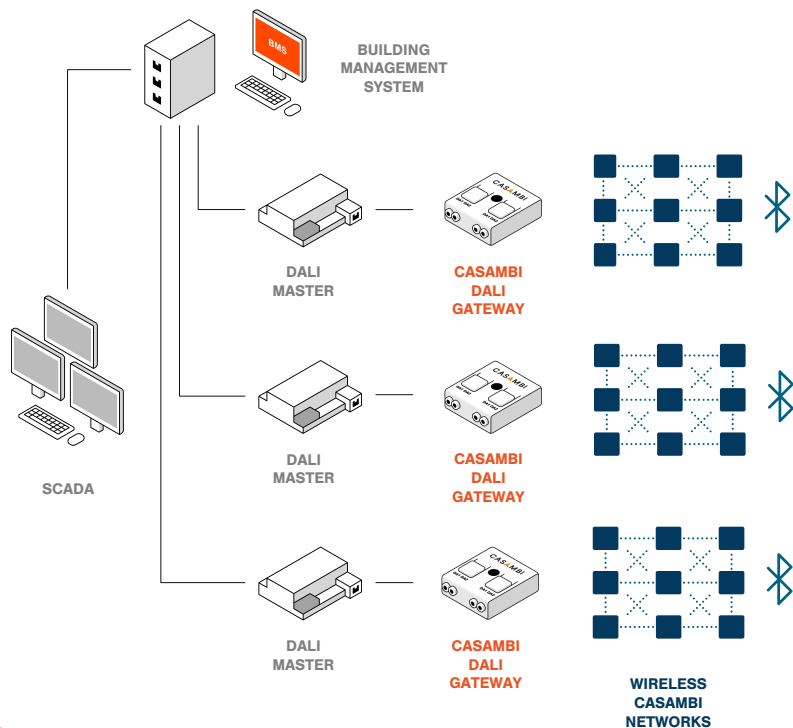

Casambi DALI gateway

Casambi “Wireless DALI”

Casambi Wireless DALI

- Casambi networks can be seamlessly integrated with existing DALI systems
- Casambi DALI gateway looks like a standard DALI gear to the DALI controller
- Casambi networks can be controlled same way as wired DALI systems, making this in effect a Wireless DALI solution

DALI Gateway in action

1

Extend DALI systems with Casambi wireless DALI segments

DALI Gateway in action

1

Extend DALI systems with Casambi wireless DALI segments

2

Connect Casambi networks to BMS systems supporting BACnet or KNX

DALI Gateway in action

- Casambi networks look like DALI networks to DALI controllers
- Casambi networks can have any Casambi Ready devices, not just DALI devices
- One gateway supports 64 DALI short addresses. Multiple gateways can be used for one Casambi network.

DALI Gateway Availability

- Updated Casambi apps available in Apple App Store and Google Play Store (Version 3.2)
- Gateway is a Firmware upgrade (Version 32) for existing Casambi DALI devices with an attractive price of 0 €