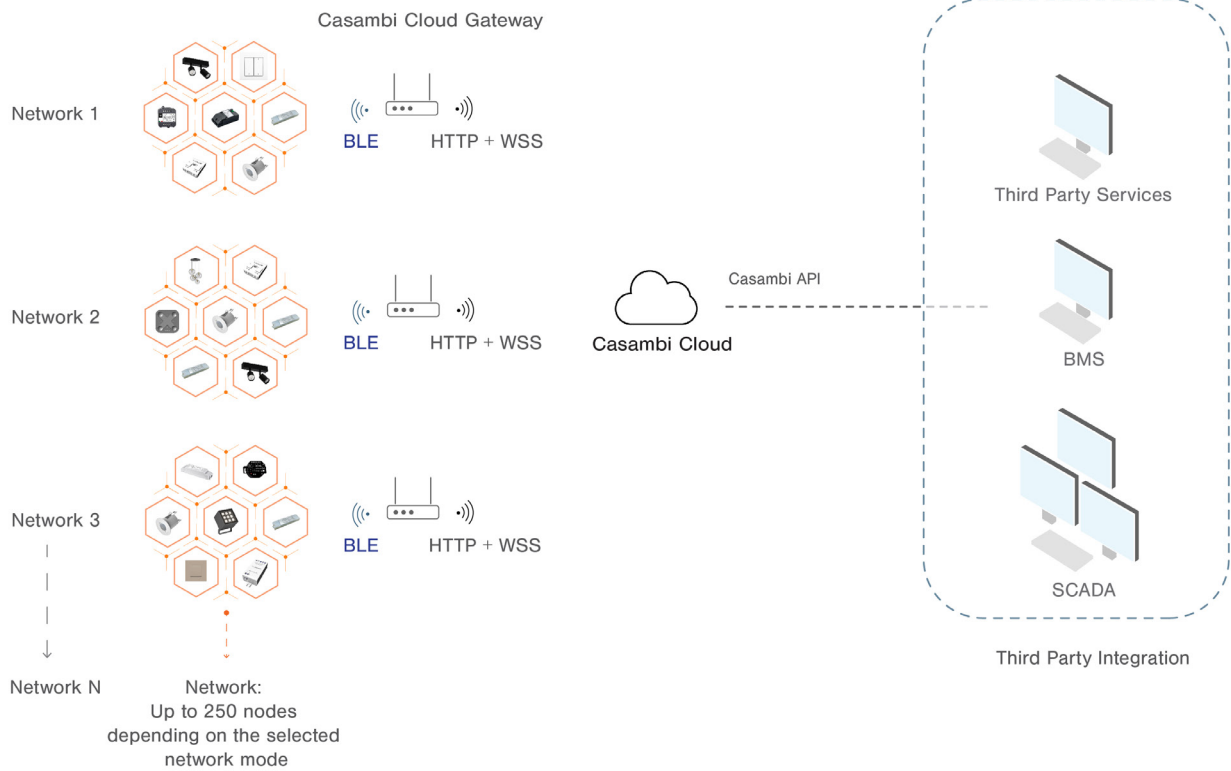

Functionality

Wireless Switch

Calendar and Timer

Casambi App on a Smart Mobile Device

Scenes

-  Standard DALI bollard
-  RGBW DALI floodlights
-  Standard step luminaire
-  Standard DALI pool luminaire
-  Casambi wireless DALI controller
-  Casambi Ready relay

Devices

LUMINAIRE	Standard DALI bollard
	RGBW DALI floodlights
	Standard step luminaire
	Standard DALI pool luminaire
APPLICATION	Casambi App on a smart mobile device <i>*Not mandatory for daily use.</i>

Functionality

Casambi App on a Smart Mobile Device

Calendar and Timer

Scenes

Linking multiple networks with Casambi Cloud Gateway

Linking multiple networks locally