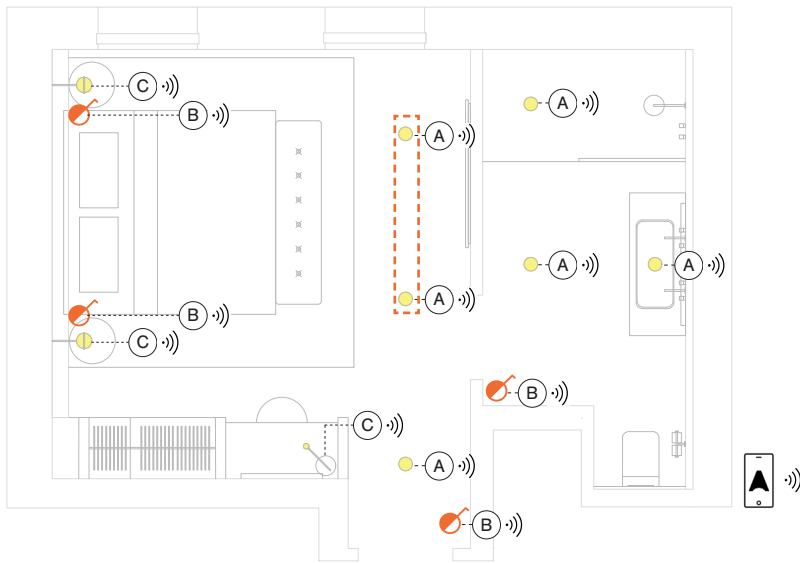

6 button switch:
Buttons 1-2-3: Light scenes (Welcome, day and night)
Button 4: Do Not Disturb
Button 5: Blinds Up
Button 6: Blinds Down

- Casambi Ready floor lamp
- Casambi Ready downlight
- Casambi Ready table lamp
- Casambi Ready desk lamp
- Linear LED
- Do not disturb/ Please clean indicator light
- Casambi Ready 6 button wireless switch
- Casambi Ready wireless switch
- Casambi Ready blind controller
- Casambi Ready driver
- Casambi Ready relay
- Casambi Ready occupancy sensor

Learn about the products used in the space

Understand how the products are laid out in the space

Understand what products would be needed to achieve the strategies

Devices

LUMINAIRE	Casambi Ready floor lamp	1	
	Casambi Ready downlight	10	
	Casambi Ready table lamp	2	
	Casambi Ready desk lamp	1	
	Linear LED	+ 3	
	Do not disturb/ Please clean indicator light	+ 2	
OTHER	Casambi Ready blind controller	3	
SENSOR	Casambi Ready occupancy sensor	2	
SWITCH	Casambi Ready 6 button wireless switch	2	
	Casambi Ready wireless switch	3	
APPLICATION	Casambi App on a smart mobile device <i>*Not mandatory for daily use.</i>		

Learn what strategies can be implemented in the space

Functionality

Casambi App on a Smart Mobile Device		Occupancy Detection	
Wall-mounted Conventional Switch		Scenes	

Group control

- Dimmable luminaire 0/1-10V
- Desk light with dimmable LED lamp
- Bedhead light with dimmable LED lamp
- Conventional wired switch
- Casambi wireless controller 0/1-10V
- Casambi Ready Input controller
- Casambi wireless phasecut dimmer