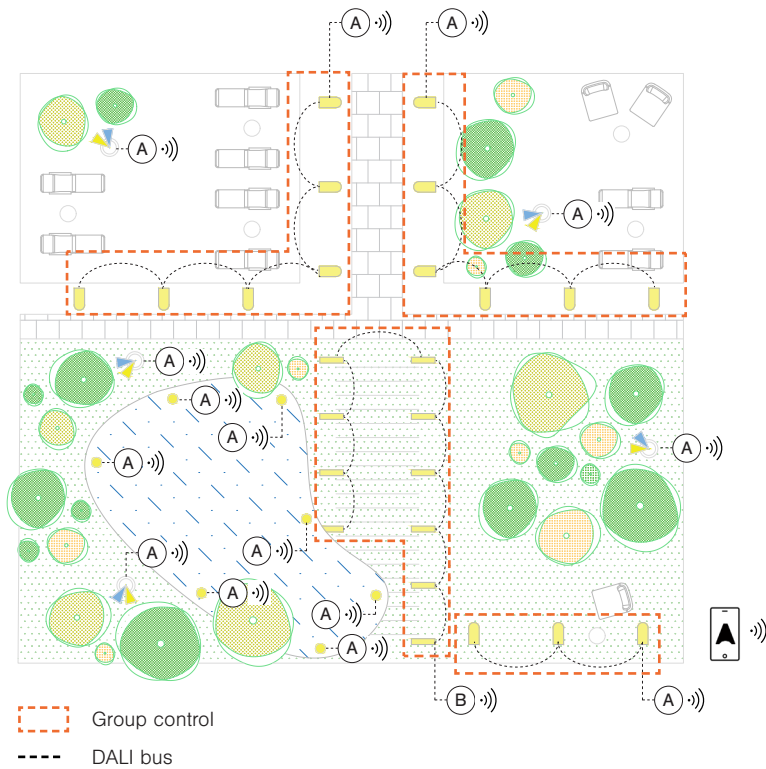

Functionality

Wireless Switch

Calendar and Timer

Casambi App on a Smart Mobile Device

Scenes

-  Standard DALI bollard
-  RGBW DALI floodlights
-  Standard step luminaire
-  Standard DALI pool luminaire
-  Casambi wireless DALI controller
-  Casambi Ready relay