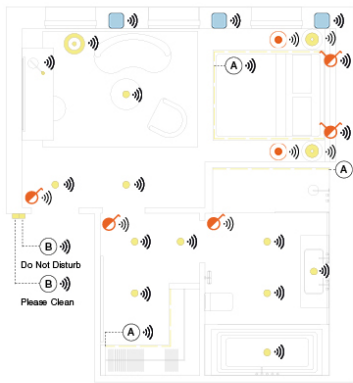

How to read this guide?

Room Type

Solution Type

2. Guestroom - Suite

Individual Control

- Casambi Ready floor lamp
- Casambi Ready downlight
- Casambi Ready table lamp
- Casambi Ready desk lamp
- Linear LED
- Do not disturb/ Please clean indicator light
- Casambi Ready 6 button wireless switch
- Casambi Ready wireless switch
- Casambi Ready blind controller
- Casambi Ready driver
- Casambi Ready relay
- Casambi Ready occupancy sensor

Learn about the products used in the space

Understand how the products are laid out in the space

Understand what products would be needed to achieve the strategies

Devices

LUMINAIRE	Casambi Ready floor lamp	1	
	Casambi Ready downlight	10	
	Casambi Ready table lamp	2	
	Casambi Ready desk lamp	1	
	Linear LED	+ 3	
	Do not disturb/ Please clean indicator light	+ 2	
OTHER	Casambi Ready blind controller	3	
SENSOR	Casambi Ready occupancy sensor	2	
SWITCH	Casambi Ready 6 button wireless switch	2	
	Casambi Ready wireless switch	3	
APPLICATION	Casambi App on a smart mobile device <i>*Not mandatory for daily use.</i>		

Learn what strategies can be implemented in the space

Functionality

Casambi App on a Smart Mobile Device		Occupancy Detection	
Wall-mounted Conventional Switch		Scenes