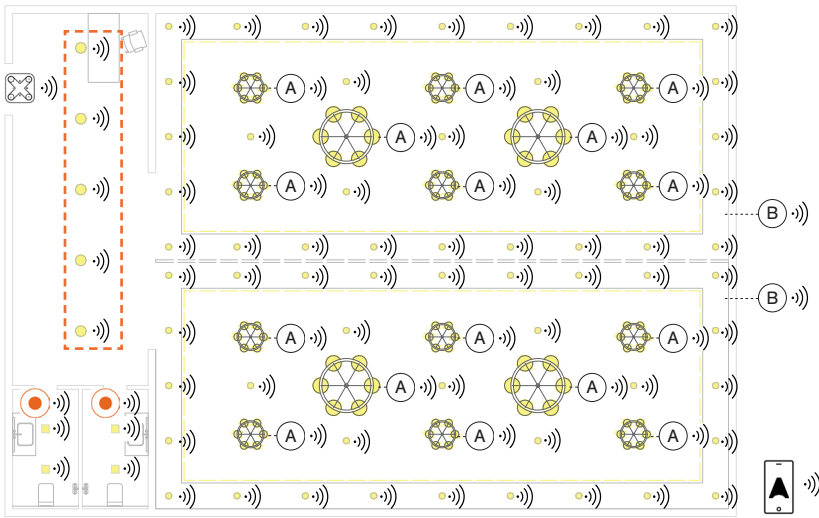

Functionality

Casambi App on a Smart Mobile Device

Occupancy Detection

Wireless Switch

Calendar and Timer

Scenes and Animation

Group control

- Casambi Ready downlight
- Casambi Ready panel
- Chandelier with dimmable LED lamp
- Linear LED RGBW
- Casambi Ready occupancy
- Casambi wireless Xpress switch
- Casambi wireless phasecut dimmer
- Casambi Ready driver