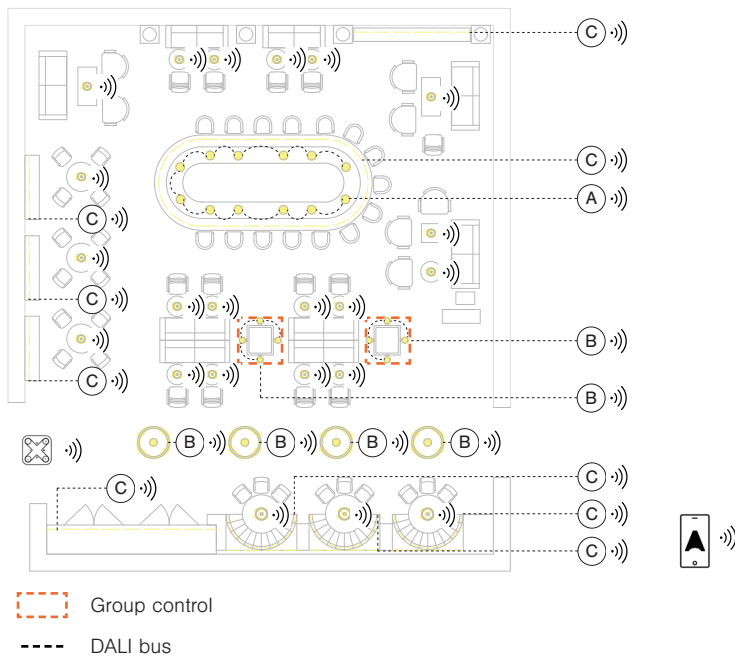

Functionality

Wireless Switch

Calendar and Timer

Casambi App on a Smart Mobile Device

Occupancy Detection

Scenes and Animation

- Dimmable DALI downlight
- Suspension lamp with dimmable LED lamp
- Wall lamp with dimmable LED lamp
- Linear LED
- Casambi Ready suspension lamp
- Casambi wireless Xpress switch
- Casambi wireless DALI controller
- Casambi wireless phasecut dimmer
- Casambi Ready driver