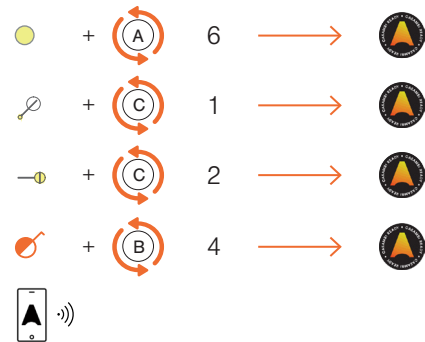

Functionality

Casambi App on a Smart Mobile Device

Wall-mounted Conventional Switch

Scenes