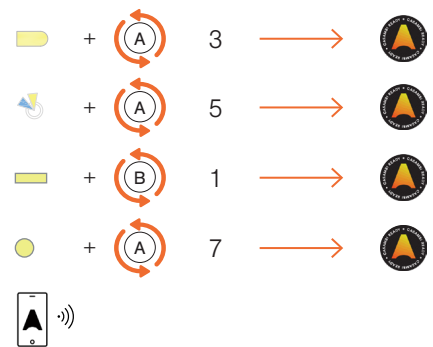

Functionality

Casambi App on a Smart Mobile Device

Calendar and Timer

Scenes