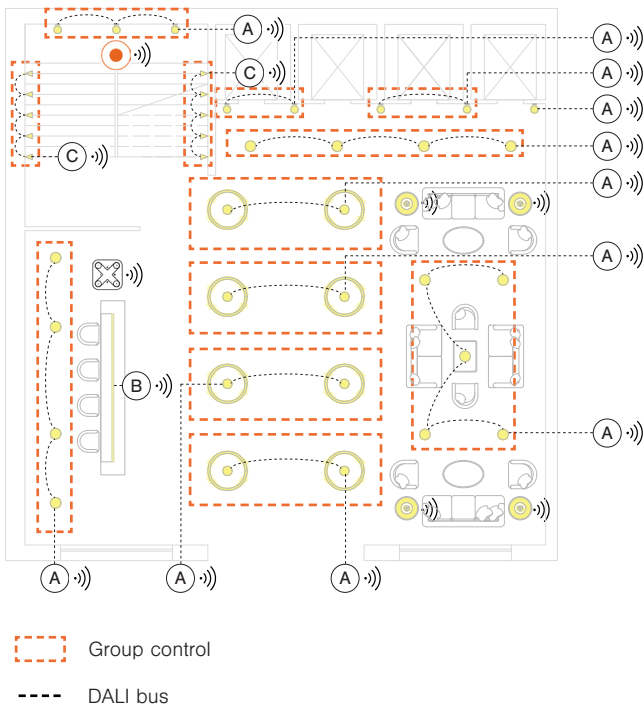

6 button switch:
 Buttons 1-2-3: Light scenes (Welcome, day and night)
 Button 4: Do Not Disturb
 Button 5: Blinds Up
 Button 6: Blinds Down

- Casambi Ready floor lamp
- Casambi Ready downlight
- Casambi Ready table lamp
- Casambi Ready desk lamp
- Linear LED
- Do not disturb/ Please clean indicator light
- Casambi Ready 6 button wireless switch
- Casambi Ready wireless switch
- Casambi Ready blind controller
- Casambi Ready driver
- Casambi Ready relay
- Casambi Ready occupancy sensor

	1	
	10	
	2	
	1	
+	3	
+	2	
	3	
	2	
	2	
	3	

Functionality

Casambi App on a Smart Mobile Device

Wall-mounted Conventional Switch

Occupancy Detection

Scenes

- Dimmable DALI downlight
- Linear LED with power supply
- Standard ON/OFF luminaire
- Dimmable DALI wall lamp
- Dimmable DALI suspension lamp
- Casambi Ready floor lamp
- Casambi Ready occupancy
- Casambi wireless controller DALI
- Casambi wireless 4-Channel PWM dimmer
- Casambi Ready Relay
- Casambi wireless Xpress switch