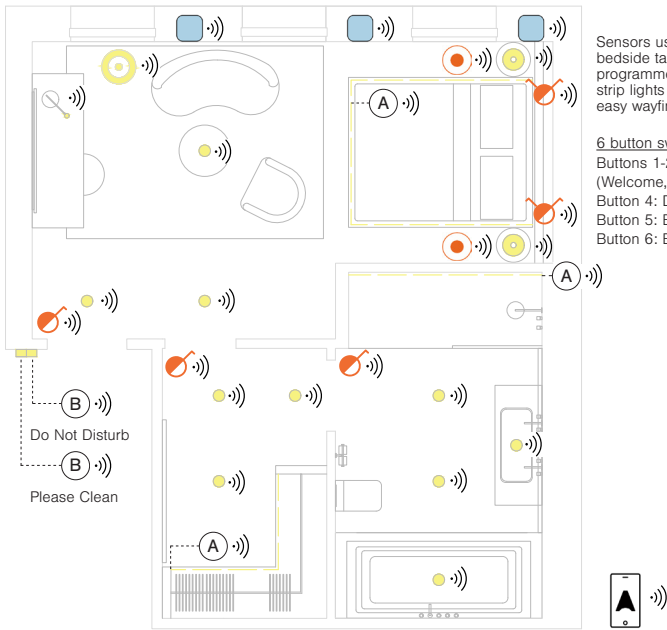

Devices

LUMINAIRE	Dimmable luminaire 0/1-10V
	Desk light with dimmable LED lamp
	Bedhead light with dimmable LED lamp
SWITCH	Conventional wired switch
APPLICATION	Casambi App on a smart mobile device <i>*Not mandatory for daily use.</i>

Functionality

Casambi App on a Smart Mobile Device

Wall-mounted Conventional Switch

Scenes

Sensors used under each bedside table can be programmed to turn on LED strip lights under the bed for easy wayfinding during the night.

6 button switch:
 Buttons 1-2-3: Light scenes (Welcome, day and night)
 Button 4: Do Not Disturb
 Button 5: Blinds Up
 Button 6: Blinds Down

- Casambi Ready floor lamp
- Casambi Ready downlight
- Casambi Ready table lamp
- Casambi Ready desk lamp
- Linear LED
- Do not disturb/ Please clean indicator light
- Casambi Ready 6 button wireless switch
- Casambi Ready wireless switch
- Casambi Ready blind controller
- Casambi Ready driver
- Casambi Ready relay
- Casambi Ready occupancy sensor