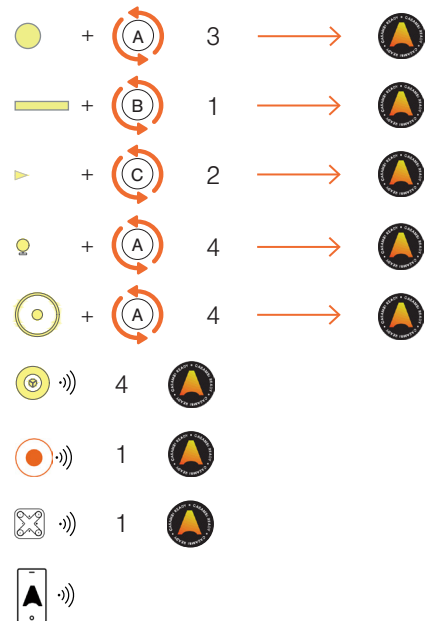

Functionality

Casambi App on a Smart Mobile Device

Occupancy Detection

Wireless Switch

Calendar and Timer

Scenes and Animation