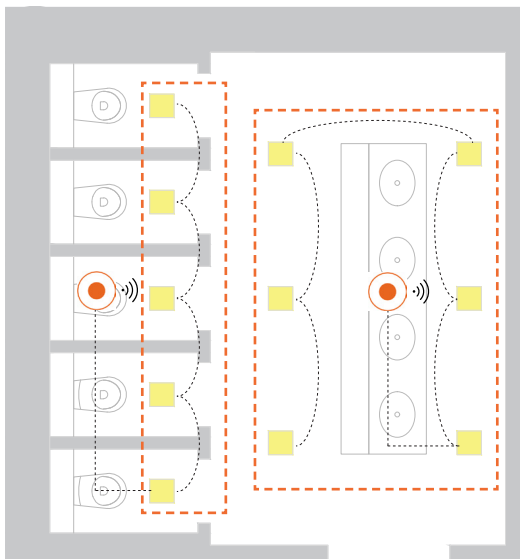

Group Control with Relay Switching

- Standard ON-OFF luminaire
- Casambi Ready occupancy sensor with inbuilt relay
- - - Mains wiring

*Internal walls don't reach up to the ceiling.

Devices

- LUMINAIRE   Standard ON-OFF luminaire
- SENSOR   Casambi Ready occupancy sensor with inbuilt relay