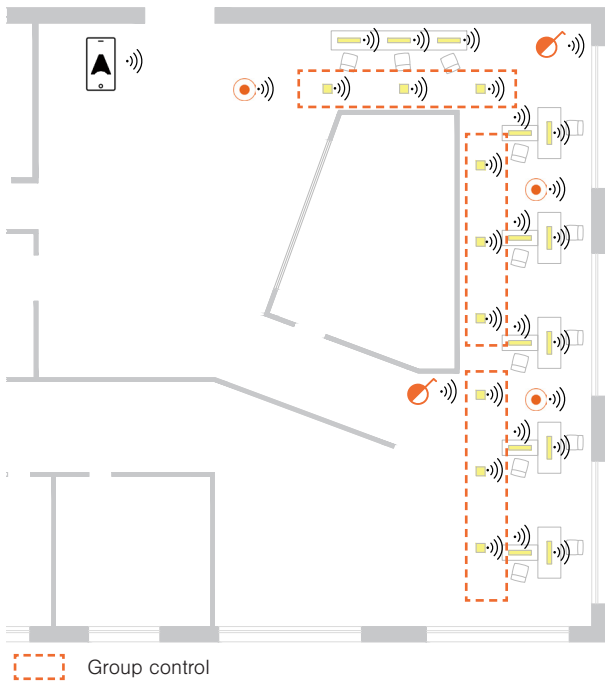

Devices

LUMINAIRE	Casambi Ready luminaire		1	
	Casambi Ready luminaire		6	
	Casambi Ready luminaire		1	
SENSOR	Casambi Ready occupancy and light sensor		1	
SWITCH	Casambi Ready wireless switch		1	
APPLICATION	Casambi App on a smart mobile device <i>*Not mandatory for daily use.</i>			

Functionality

Casambi App on a Smart Mobile Device

Occupancy Detection

Calendar and Timer

Human Centric Lighting

Daylight Harvesting

Data Analytics

- Standard luminaire DALI
- Standard luminaire with dimmable LED lamp
- Conventional wired switch
- Casambi Ready occupancy and light sensor
- Casambi wireless controller DALI
- Casambi wireless phasecut dimmer
- Casambi Ready Input controller
- DALI bus

Devices

LUMINAIRE	Standard luminaire DALI
	Standard luminaire with dimmable LED lamp
SENSOR	Casambi Ready occupancy and light sensor
SWITCH	Conventional wired switch
APPLICATION	Casambi App on a smart mobile device <i>*Not mandatory for daily use.</i>

Functionality

Wall-mounted Conventional Switch		Human Centric Lighting	
Casambi App on a Smart Mobile Device		Daylight Harvesting	
Occupancy Detection		Data Analytics	
Calendar and Timer			

- Casambi Ready luminaire
- Casambi Ready luminaire
- Casambi Ready occupancy and light sensor
- Casambi Ready switch