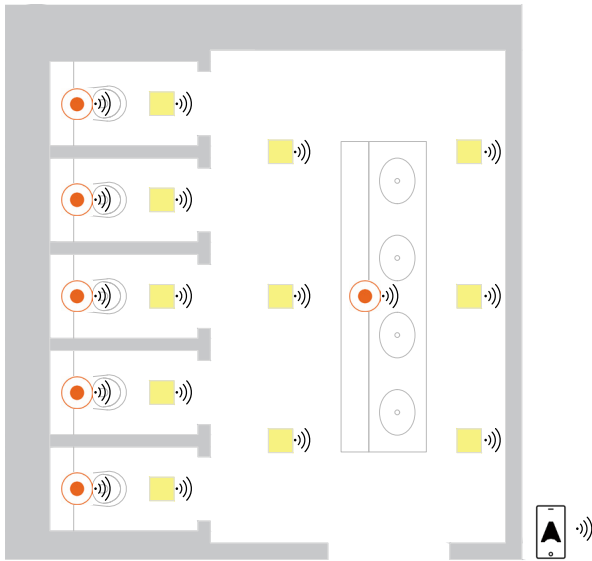

- Casambi Ready luminaire
- Casambi Ready occupancy sensor

Devices

LUMINAIRE	Casambi Ready luminaire
SENSOR	Casambi Ready occupancy sensor
APPLICATION	Casambi App on a smart mobile device <i>*Not mandatory for daily use.</i>

- 11
- 6

Functionality

- Casambi App on a Smart Mobile Device
- Occupancy Detection
- Calendar and Timer
- Data Analytics