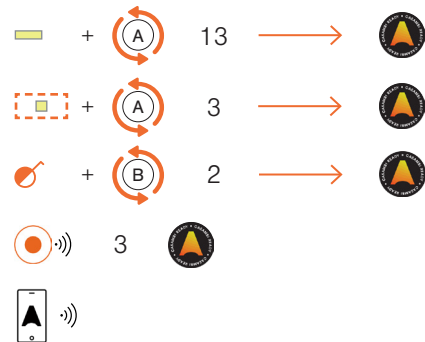

Functionality

Wireless Switch		Human Centric Lighting	
Casambi App on a Smart Mobile Device		Daylight Harvesting	
Occupancy Detection		Data Analytics	
Calendar and Timer