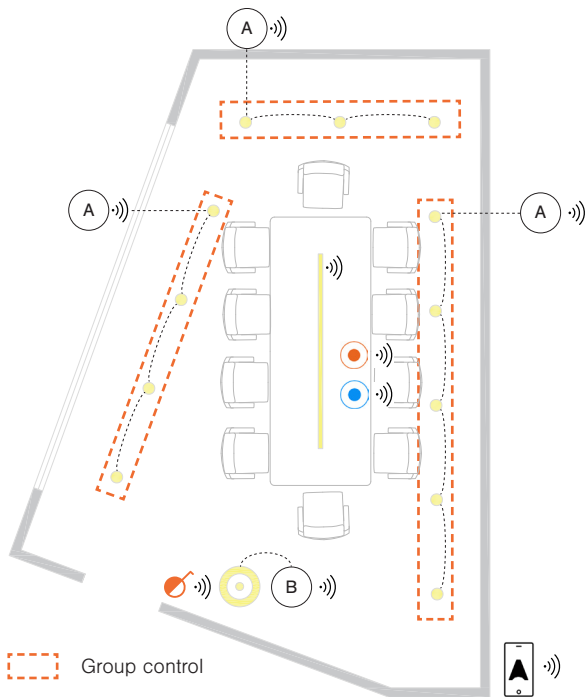

- Casambi Ready luminaire
- Standard luminaire DALI
- Standard luminaire with dimmable LED lamp
- Casambi Ready switch
- Casambi Ready occupancy and light sensor
- Casambi Ready air quality sensor
- Casambi wireless controller DALI
- Casambi wireless phasecut dimmer

Devices

LUMINAIRE	Casambi Ready luminaire
	Standard luminaire DALI
	Standard luminaire with dimmable LED lamp
SENSOR	Casambi Ready occupancy and light sensor
	Casambi Ready air quality sensor
SWITCH	Casambi Ready switch
APPLICATION	Casambi App on a smart mobile device <i>*Not mandatory for daily use.</i>