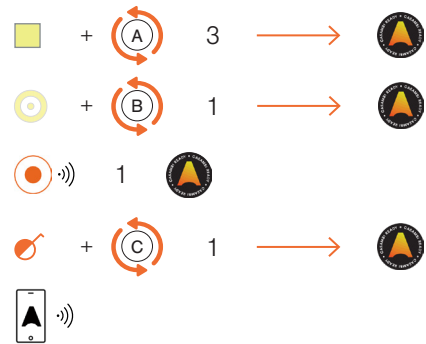

Functionality

Wall-mounted Conventional Switch		Human Centric Lighting	
Casambi App on a Smart Mobile Device		Daylight Harvesting	
Occupancy Detection		Data Analytics	
Calendar and Timer