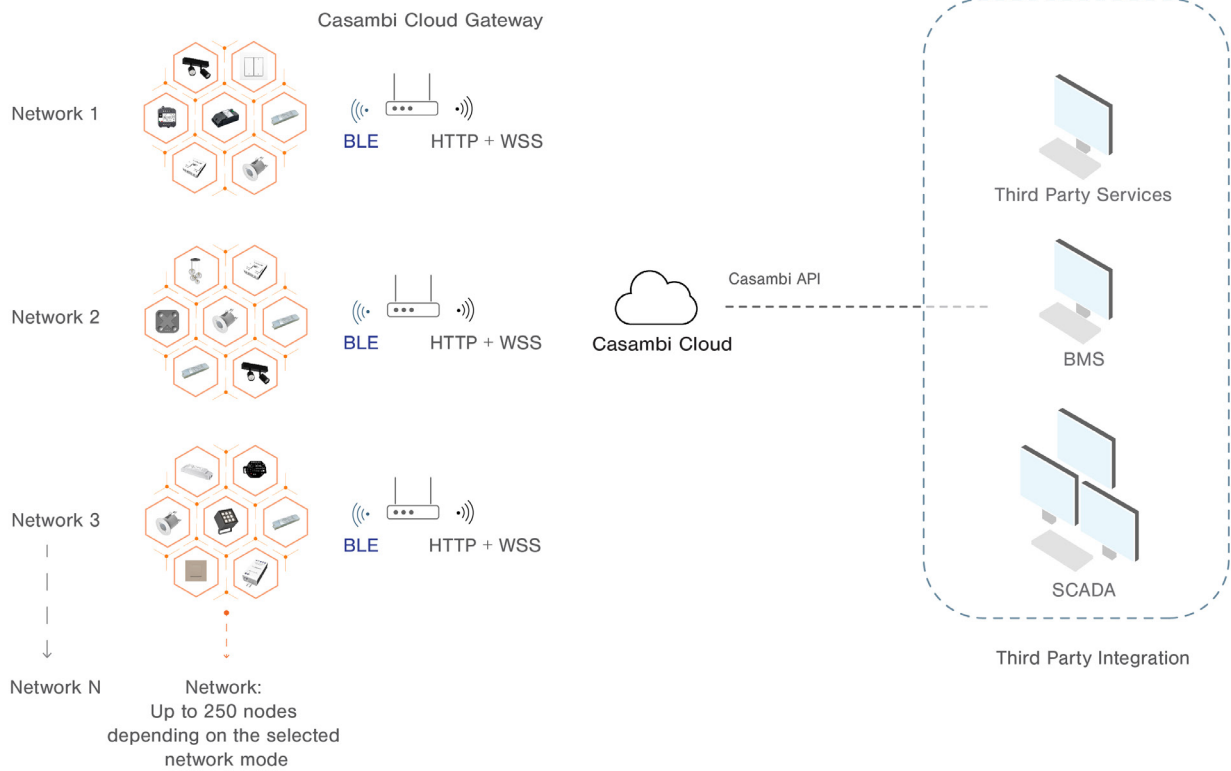

Devices

- LUMINAIRE Standard luminaire DALI
- SENSOR Casambi Ready occupancy sensor

Group Control with Relay Switching

- Standard ON-OFF luminaire
- Casambi Ready occupancy sensor with inbuilt relay
- - - Mains wiring

*Internal walls don't reach up to the ceiling.

Devices

- LUMINAIRE Standard ON-OFF luminaire
- SENSOR Casambi Ready occupancy sensor with inbuilt relay

Linking multiple networks with Casambi Cloud Gateway

Linking multiple networks locally