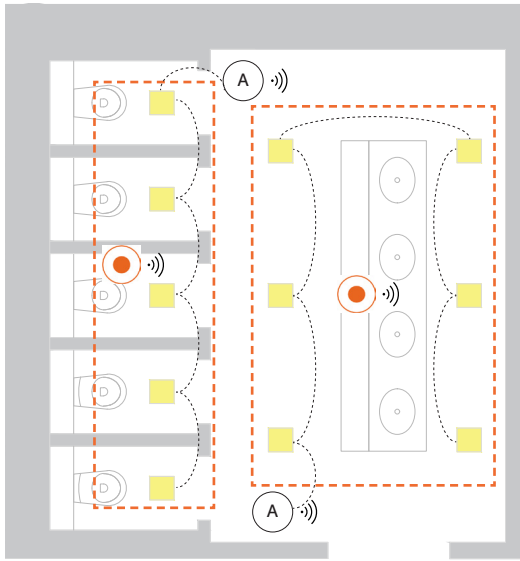

Group Control with DALI Dimming

- Standard luminaire DALI
- Casambi Ready occupancy sensor
- A Casambi wireless controller DALI
- - - DALI bus

*Internal walls don't reach up to the ceiling.

Group control

Devices

- LUMINAIRE   Standard luminaire DALI
- SENSOR   Casambi Ready occupancy sensor