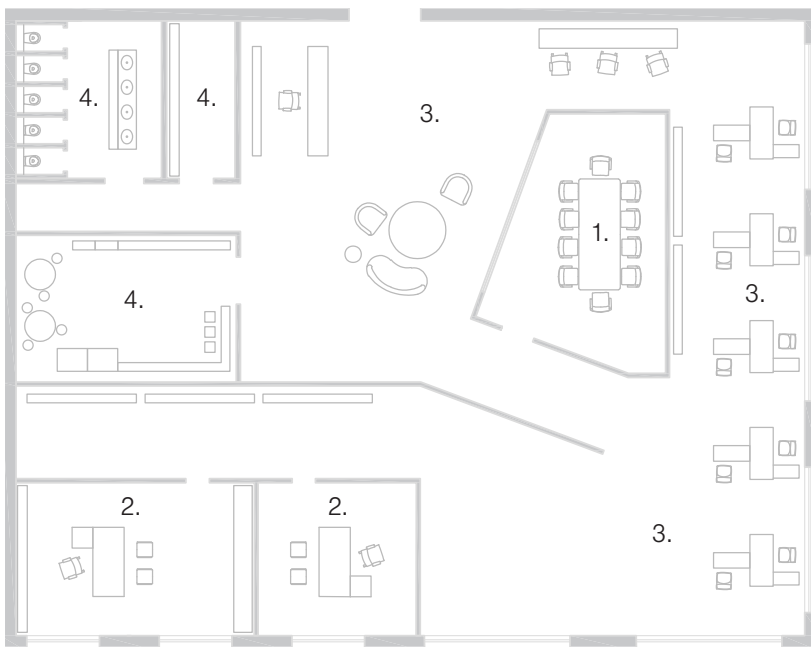

Controllers

Manual Control

Sensors

Calendar & Timer

Network

Possible Functionalities

1. Meeting Room

2. Small Office

3. Open Office

4. Back Office or Bathrooms

Planning a project with Casambi is as simple as deciding on the functionality of the required control and then combining it with devices from the Casambi ecosystem.

Each device from the Casambi ecosystem is 100% interoperable with all Casambi enabled devices from other manufacturers.

The free Casambi app works as the user interface, commissioning tool, and remote gateway, so no additional devices or software is required to operate a standard Casambi mesh network.

Wireless and self-powered switches from the Casambi ecosystem can be used as a handheld device or easily attached to any surface. They work both as an on/off switch and a dimming controller.

In offices, occupancy detection can lead up to 44% energy savings compared to a lighting system without any controls.

- **Switch:** ON/OFF switch or dimming controller.
- **Xpress:** Casambi wall-mounted switch to control up to 4 scenes, dimming and color temperature.
- **Casambi App:** Full functionality for commissioning and end-user control.
- **Daylight:** Level of artificial lighting is adjusted in response to available daylight.

- **Occupancy detection:** Lights are activated or dimmed based on presence.
- **Calendar & Timer:** Activate or deactivate light scenes based on the time of day or specific dates.
- **Scenes:** Programmed scenes or animations adjusting the light level, color or color temperature.
- **Circadian lighting:** Personalized circadian profiles to adjust the color temperature (K) of luminaires based on the time of day.