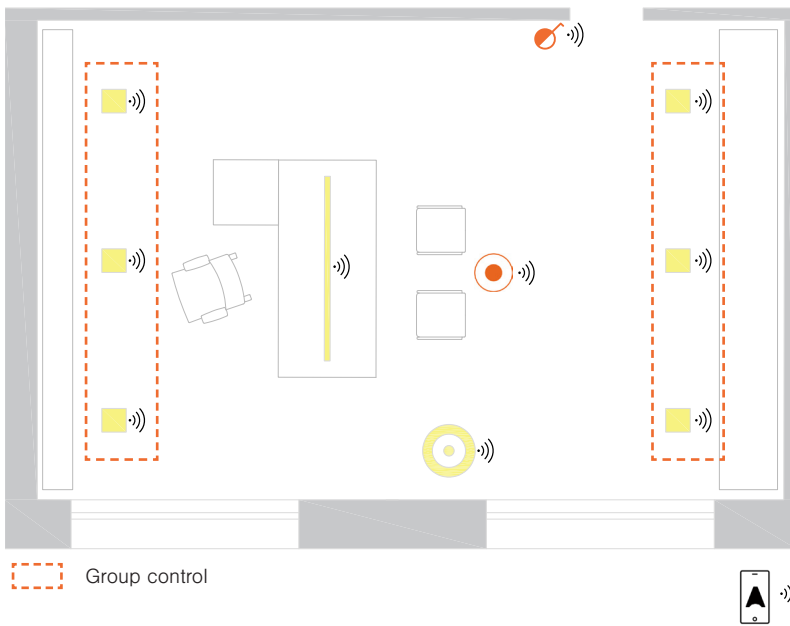

Functionality

Casambi Ready Wireless Switch

Casambi App on a Smart Mobile Device

Occupancy Detection

Human Centric Lighting

Data Analytics

Calendar and Timer

- Casambi Ready luminaire
- Casambi Ready luminaire
- Casambi Ready luminaire
- Casambi Ready wireless switch
- Casambi Ready occupancy and light sensor