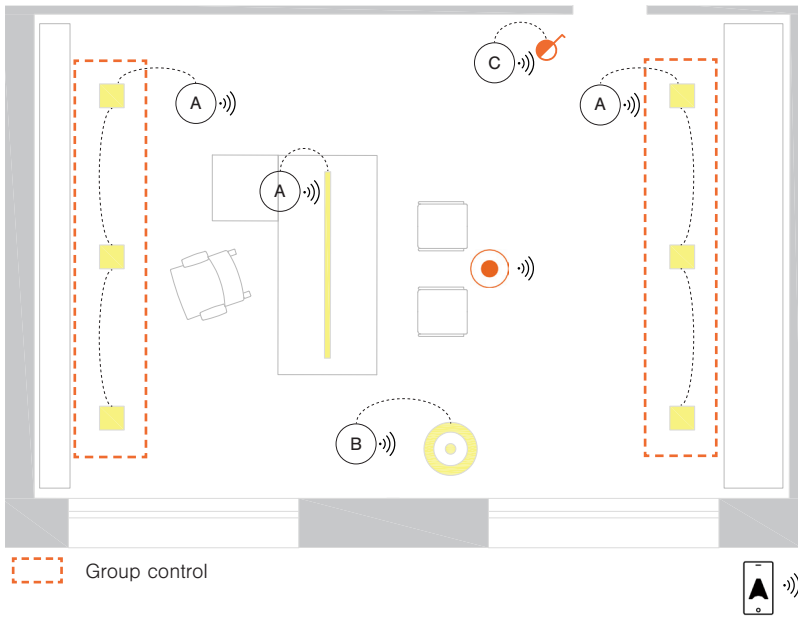

Devices

LUMINAIRE	Casambi Ready luminaire		1	
	Casambi Ready luminaire		6	
	Casambi Ready luminaire		1	
SENSOR	Casambi Ready occupancy and light sensor		1	
SWITCH	Casambi Ready wireless switch		1	
APPLICATION	Casambi App on a smart mobile device <i>*Not mandatory for daily use.</i>			

Functionality

Casambi App on a Smart Mobile Device

Occupancy Detection

Calendar and Timer

Human Centric Lighting

Daylight Harvesting

Data Analytics

- Standard luminaire DALI
- Standard luminaire with dimmable LED lamp
- Conventional wired switch
- Casambi Ready occupancy and light sensor
- Casambi wireless controller DALI
- Casambi wireless phasecut dimmer
- Casambi Ready Input controller
- DALI bus

Functionality

Wall-mounted Conventional Switch		Human Centric Lighting	
Casambi App on a Smart Mobile Device		Daylight Harvesting	
Occupancy Detection		Data Analytics	
Calendar and Timer			

- Casambi Ready luminaire
- Casambi Ready luminaire
- Casambi Ready occupancy and light sensor
- Casambi Ready switch