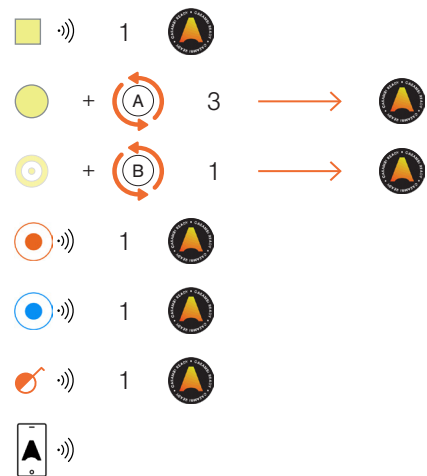

Functionality

Casambi Ready Wireless Switch

Casambi App on a Smart Mobile Device

Occupancy Detection

Human Centric Lighting

Data Analytics

Calendar and Timer