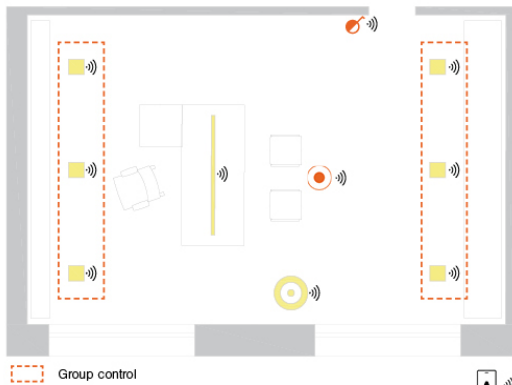

How to read this guide?

Room Type

Solution Type

2. Small Office

Individual Control

- Casambi Ready luminaire
- Casambi Ready luminaire
- Casambi Ready luminaire
- Casambi Ready wireless switch
- Casambi Ready occupancy and light sensor