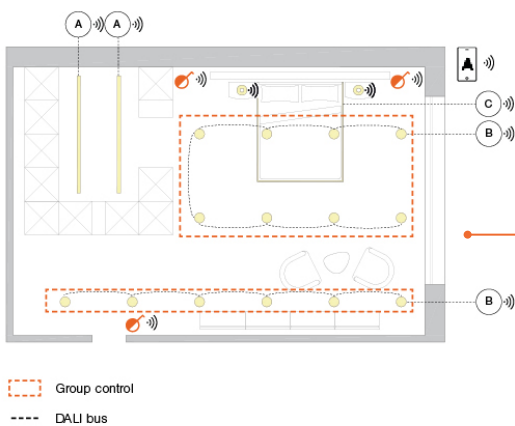

How to read this guide?

Room Type

Solution Type

2. Bedroom

Group Control

- Casambi Ready luminaire
- Tunable White LED luminaire
- Standard luminaire DALI
- Linear LED with power supply
- Casambi Ready wireless switch
- Casambi Ready driver
- Casambi wireless controller DALI
- Casambi wireless 4-Channel PWM dimmer

Benefits

Casambi Application: You can create separate control groups or create new control groups anytime via the Casambi App.

Using Casambi Ready products would be the easiest and most economic option.

Learn about the products used in the space

Understand how the products are laid out in the space

Understand the benefits

Understand what products would be needed to achieve the strategies

Devices

LUMINAIRE	Casambi Ready luminaire	2	
	Tunable White LED luminaire	+ 2	
	Standard luminaire DALI	+ 2	
	Linear LED with power supply	+ 1	
SWITCH	Casambi Ready wireless switch	1	
APPLICATION	Casambi App on a smart mobile device <i>*Not mandatory for daily use.</i>		

Functionality

- Casambi App on a Smart Mobile Device
- Calendar and Timer
- Human Centric Lighting

Learn what strategies can be implemented in the space