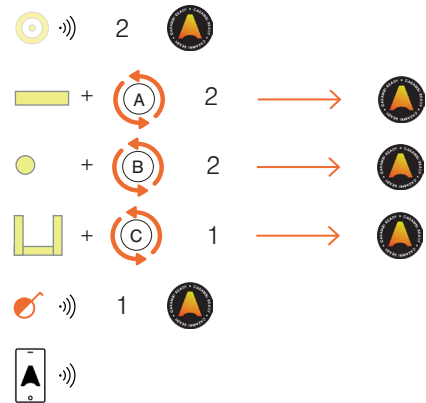

Functionality

Casambi App on a Smart Mobile Device

Calendar and Timer

Human Centric Lighting