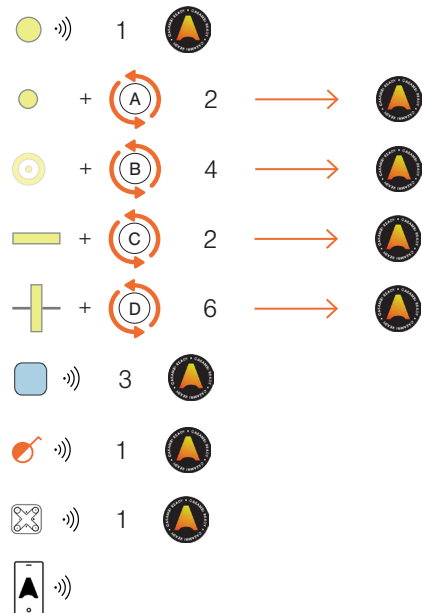

Functionality

Casambi App on a Smart Mobile Device

Human Centric Lighting

Calendar and Timer

Benefits

Predesigned scenes and luminaire groupings provide various lighting scenarios for different functions – circadian lighting for working areas, reduced level of illuminance for relaxing spaces, daylight harvesting systems next to windows. Your bespoke needs can be easily programmed in the Casambi App.