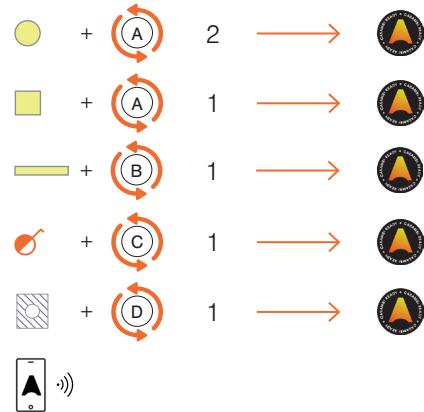

Functionality

Casambi App on a Smart Mobile Device