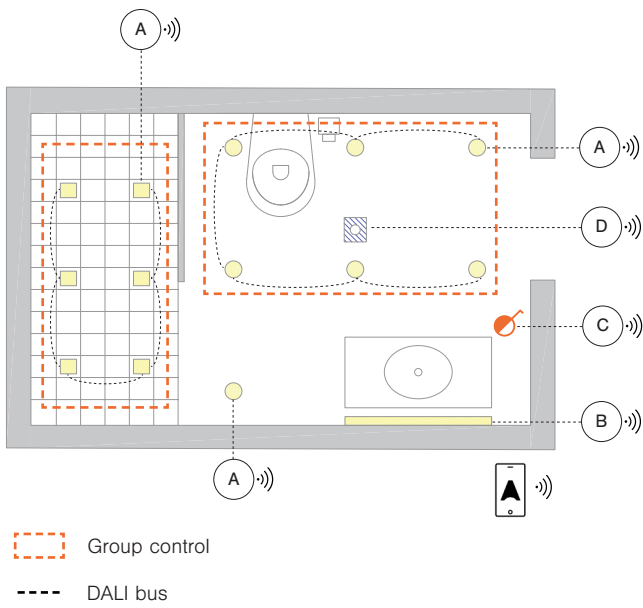

Functionality

Casambi App on a Smart Mobile Device

Calendar and Timer

Human Centric Lighting

- Standard DALI luminaire
- Standard DALI luminaire
- Linear LED with power supply
- Conventional wired switch
- Exhaust Fan
- A))) Casambi wireless controller DALI
- B))) Casambi wireless 4-Channel PWM dimmer
- C))) Casambi Ready Input controller
- D))) Casambi Ready Relay