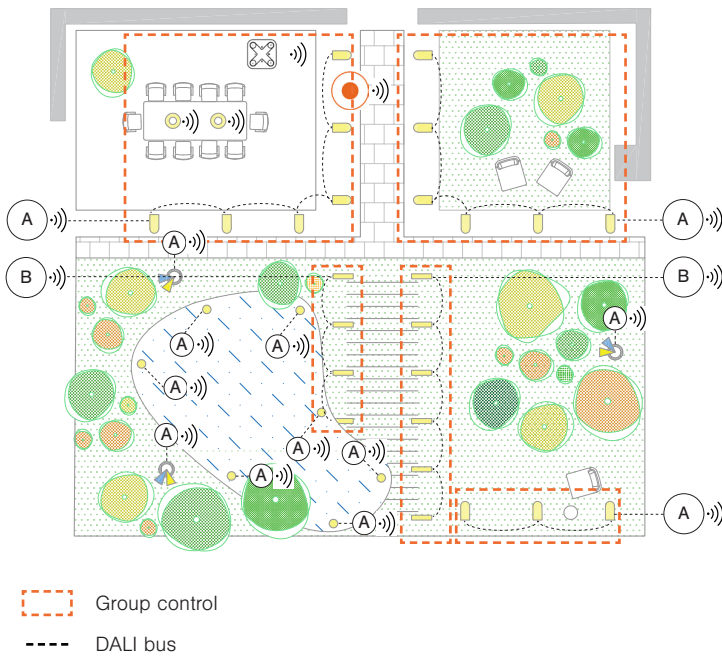

- Casambi Ready luminaire
- Standard DALI luminaire
- RGBW DALI floodlights
- Standard DALI pool luminaire
- Standard step luminaire
- Casambi Ready occupancy and light sensor
- Casambi wireless Xpress switch
- Casambi wireless DALI controller
- Casambi Ready relay

Wireless DALI controllers with high IP rating can be used wherever you have to reckon with moisture during use, for example: Bathrooms, sauna, swimming pools, garden lights, for all outdoor applications.

Devices

LUMINAIRE	Casambi Ready luminaire Standard DALI luminaire RGBW DALI floodlights Standard DALI pool luminaire Standard step luminaire
SENSOR	Casambi Ready occupancy and light sensor
SWITCH	Casambi wireless Xpress switch
APPLICATION	Casambi App on a smart mobile device <i>*Not mandatory for daily use.</i>