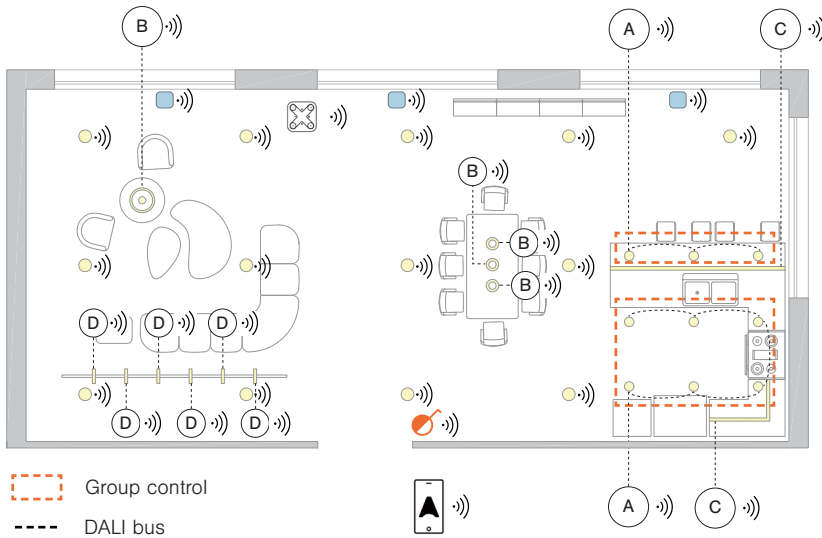

Learn about the products used in the space

Understand how the products are laid out in the space

Understand the benefits

Understand what products would be needed to achieve the strategies

Devices

LUMINAIRE	Casambi Ready luminaire	2	
	Tunable White LED luminaire	+ 2	
	Standard luminaire DALI	+ 2	
	Linear LED with power supply	+ 1	
SWITCH	Casambi Ready wireless switch	1	
APPLICATION	Casambi App on a smart mobile device <i>*Not mandatory for daily use.</i>		

Functionality

- Casambi App on a Smart Mobile Device
- Calendar and Timer
- Human Centric Lighting

Learn what strategies can be implemented in the space

1. Living and Dining Area

Individual Control

- Casambi Ready luminaire
- Standard luminaire DALI
- Standard luminaire with dimmable LED lamp
- Linear LED with power supply
- Standard track luminaire
- Casambi Ready switch
- Casambi wireless Xpress switch
- Casambi Ready blind controller
- Casambi wireless controller DALI
- Casambi wireless phasecut dimmer
- Casambi wireless 4-Channel PWM dimmer
- Casambi Ready In-Track driver