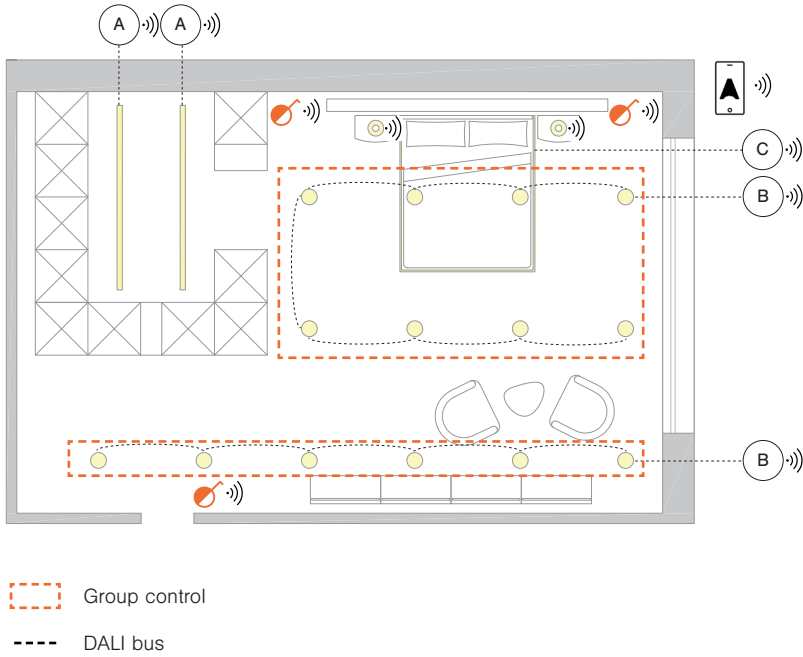

Functionality

Casambi App on a Smart Mobile Device

Human Centric Lighting

Calendar and Timer

Benefits

Predesigned scenes and luminaire groupings provide various lighting scenarios for different functions – circadian lighting for working areas, reduced level of illuminance for relaxing spaces, daylight harvesting systems next to windows. Your bespoke needs can be easily programmed in the Casambi App.