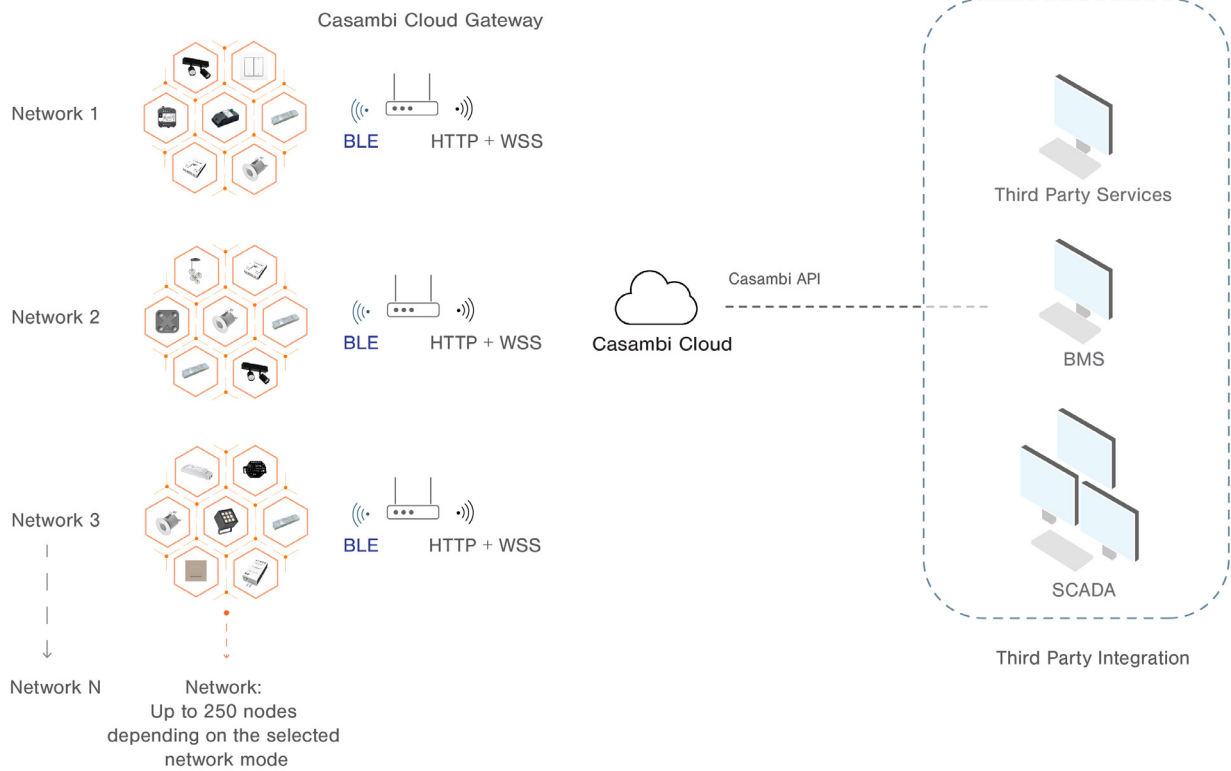

Devices

LUMINAIRE	Casambi Ready luminaire Standard DALI luminaire RGBW DALI floodlights Standard DALI pool luminaire Standard step luminaire
SENSOR	Casambi Ready occupancy and light sensor
SWITCH	Casambi wireless Xpress switch
APPLICATION	Casambi App on a smart mobile device <i>*Not mandatory for daily use.</i>

Functionality

Wireless Switch

Casambi App on a Smart Mobile Device

Occupancy Detection

Calendar and Timer

Daylight Harvesting

Data Analytics

Linking multiple networks with Casambi Cloud Gateway

Linking multiple networks locally